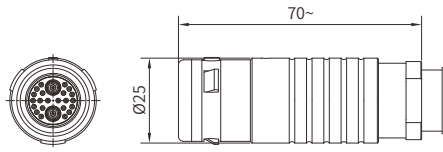

■ PSG Straight Plug, Key(G), Coaxial + Low Voltage Mixed

- Connector series: PSG
- Contact: Male
- Key: G(More keys, refer to page 66)
- Locking type: Self-locking
- Orientation type: Straight
- Part No.: PSG.4K.864.CLACXXZ
- Mated with: FSG.4K.864

■ General Information

Ambient temperature:	-55°C ~ + 250°C
Endurance:	>5000 cycles
Insulator:	PEEK
Connector contacts:	Brass with gold plated
Coupling nut/screw:	Brass with Cr plated

Housing:	Brass with Cr plated
Insulator resistance:	≥100MΩ
IP rating:	IP 68
Shielding efficiency:	at 10MHz>75dB/at 1GHz>40dB
Salt spray corrosion test:	>144h